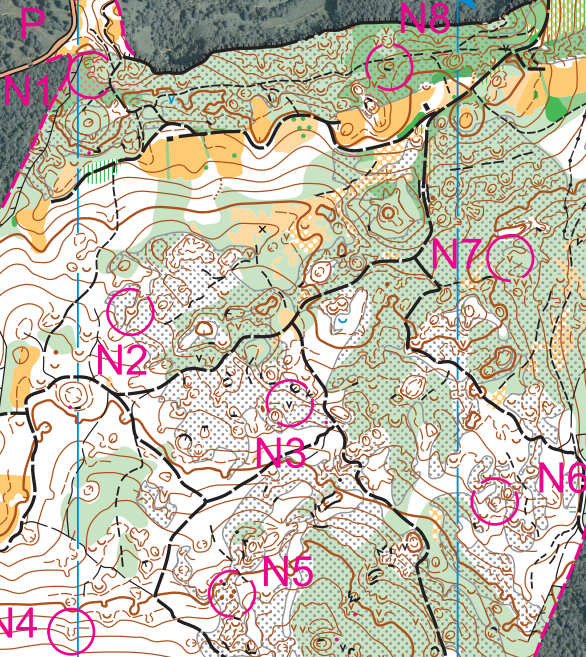

Model Event map "Baraibar"

Baraibar

Scale 1:20000
Equidistance 10 m.

Made in January of 2016, 2.9 km²
Design and cartography: Roberto Pascual
Copyright: Club Deportivo Navarra

Iribas

ERC Embargoed area

ERC Embargoed area

1 km.

Nafarroako Gobernua  Gobierno de Navarra

The use of this map implies take care about environment and respect to private properties and livestock. Not throw waste.

EUROPEAN ARALAR 2016 August 27-28
ROGAINING CHAMPIONSHIP it!
Discover it!